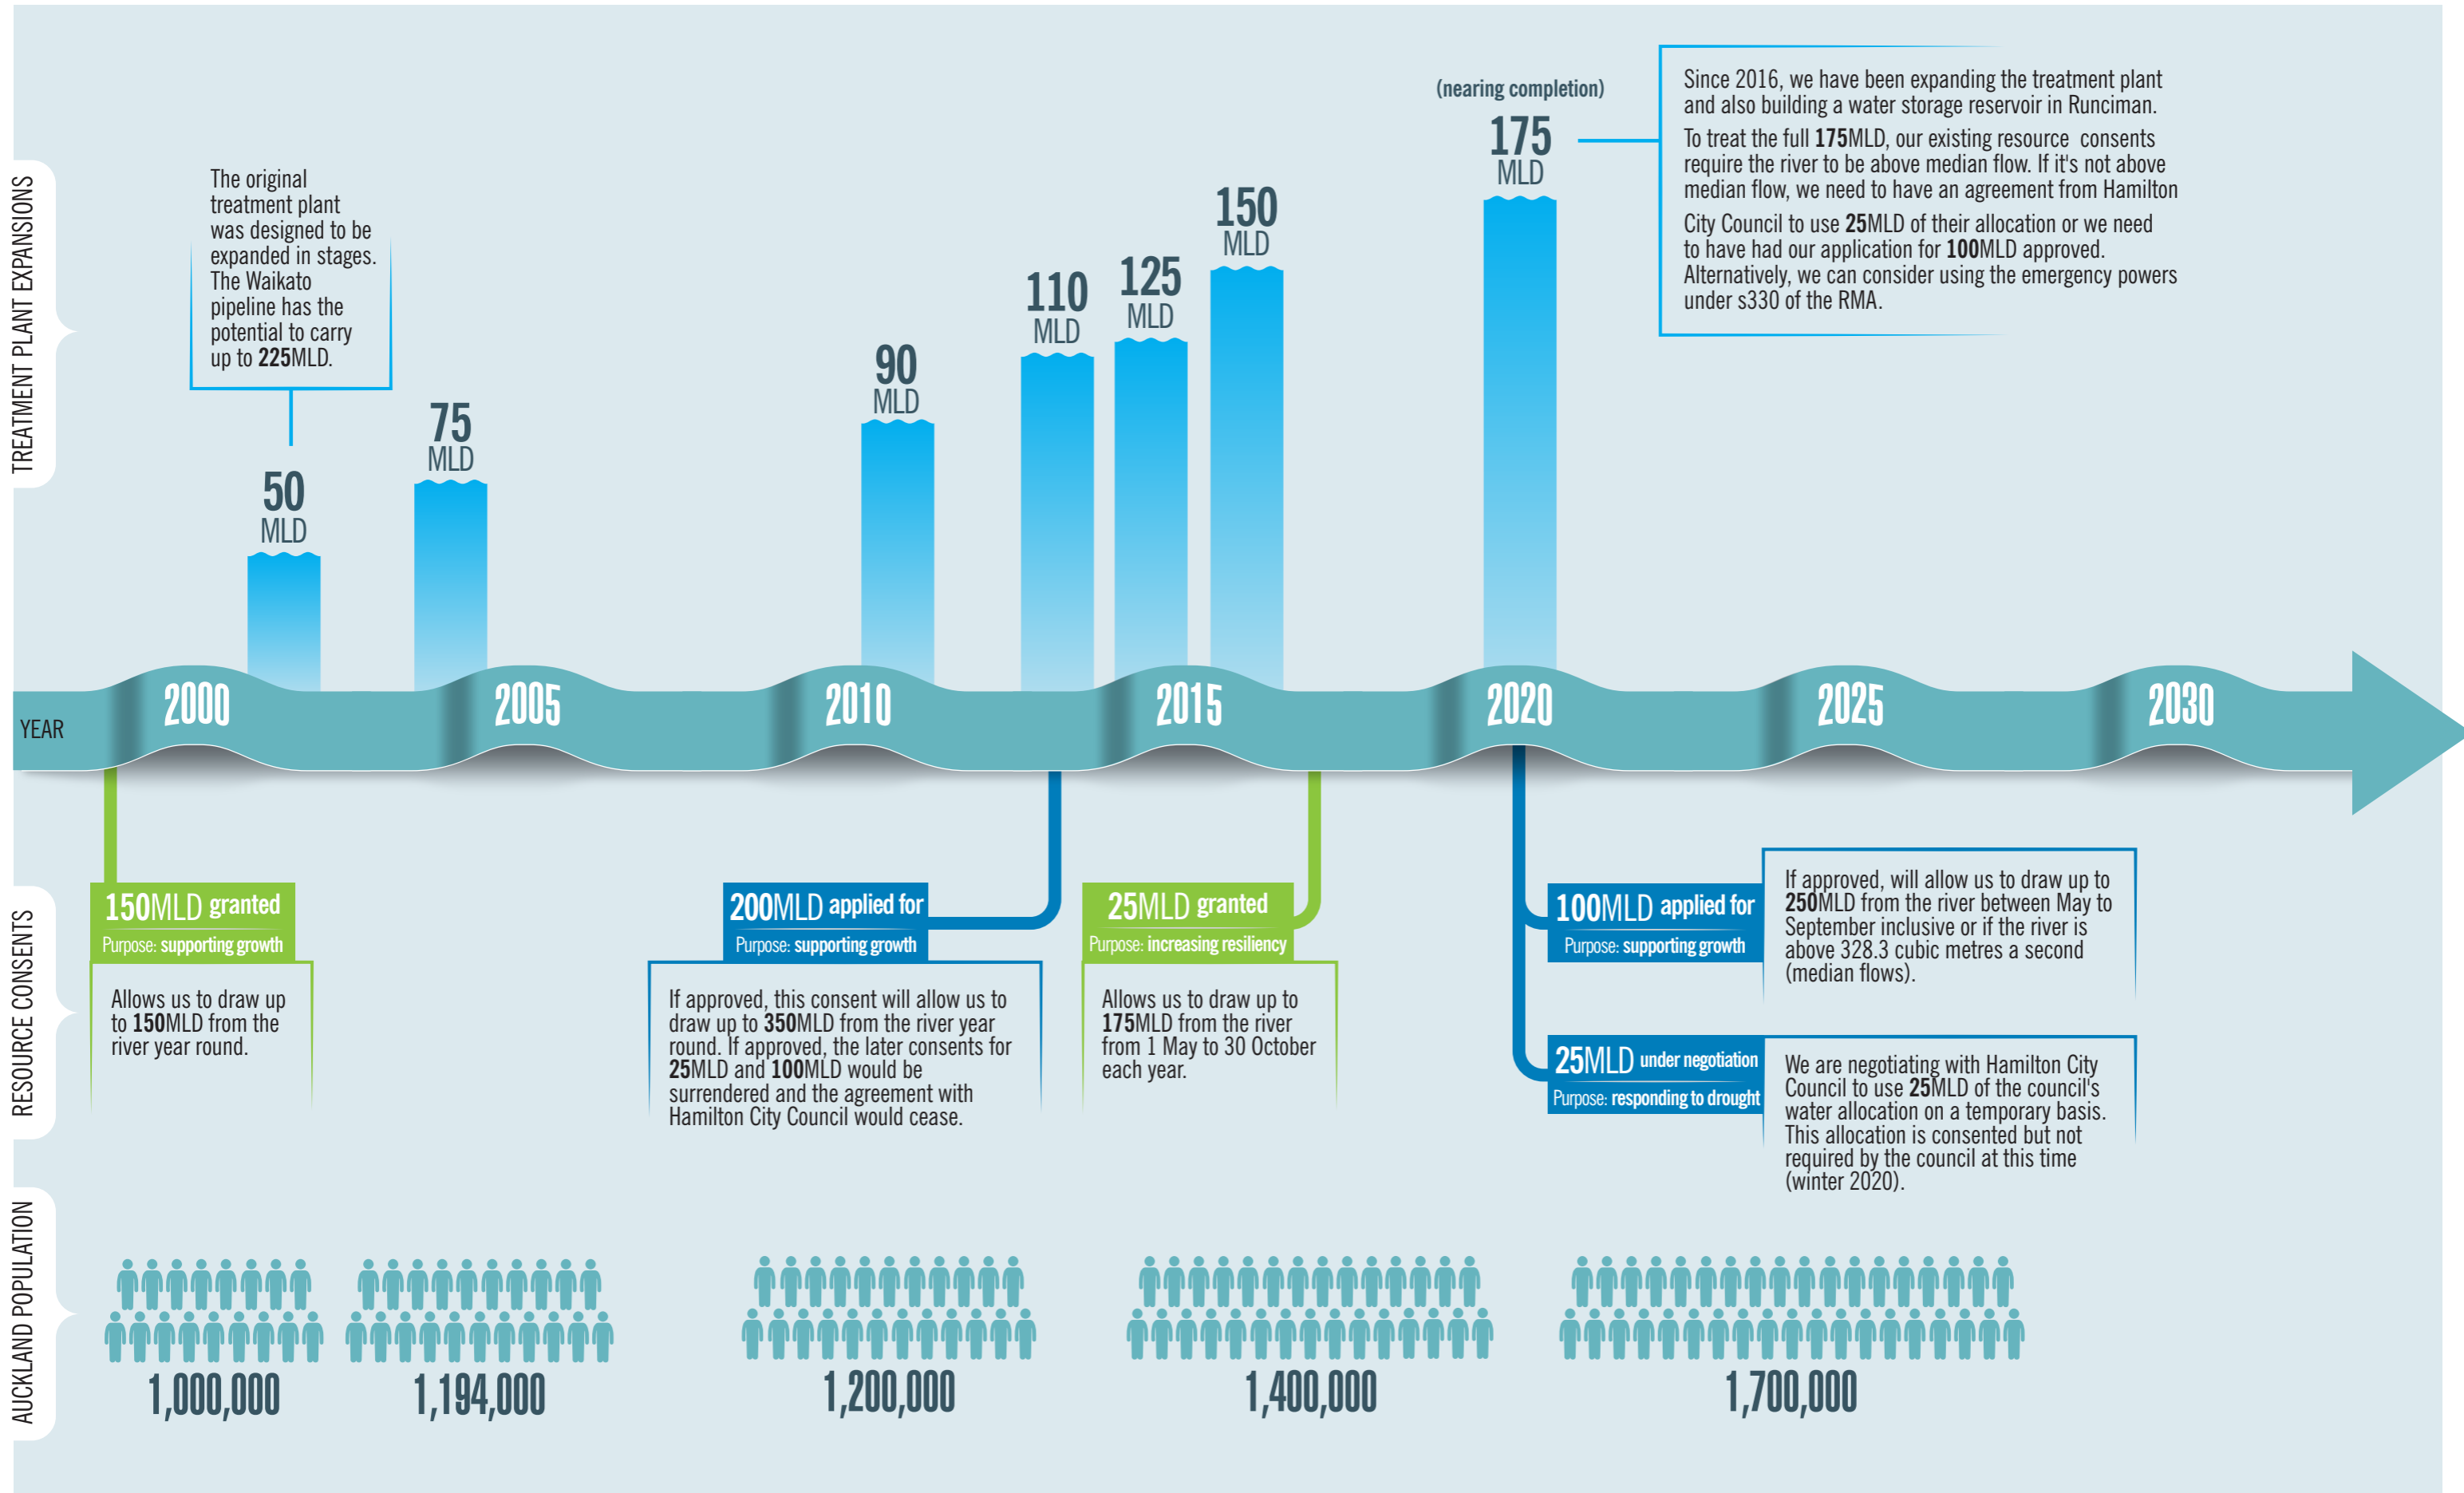

Auckland's Waikato River water source

MLD = million litres a day