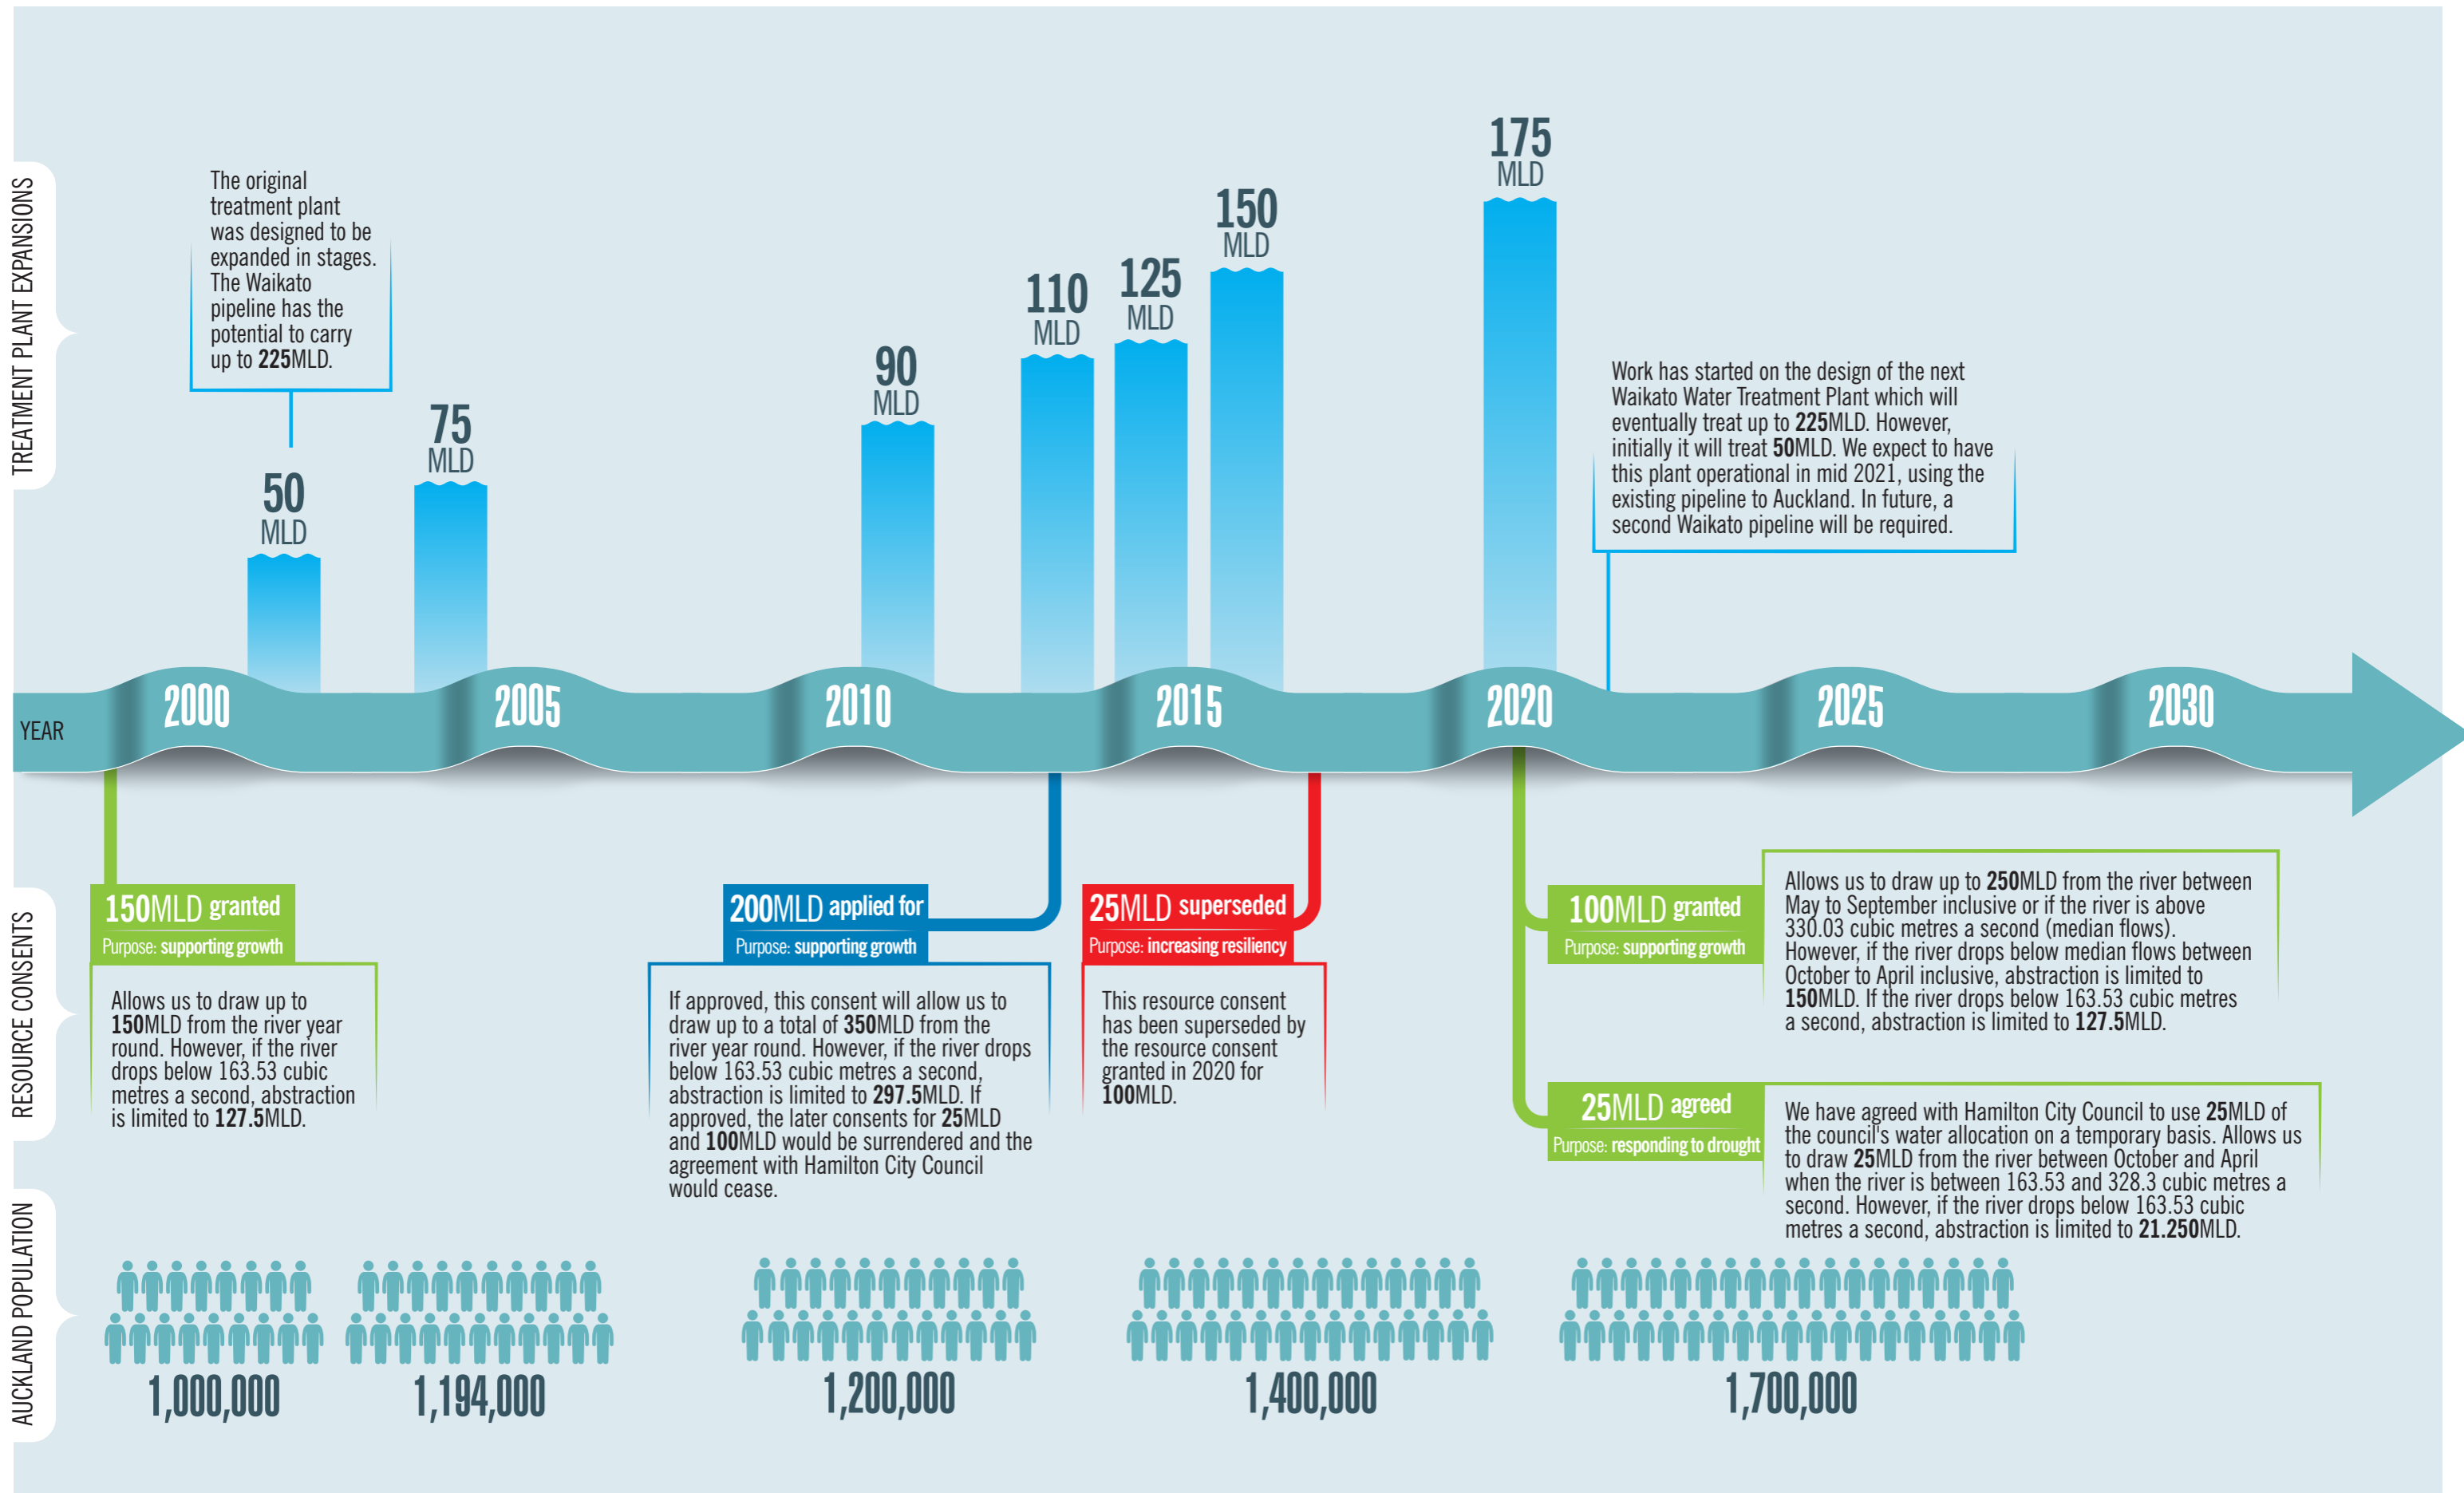

Auckland's Waikato River water source

MLD = million litres a day

Updated September 2020.