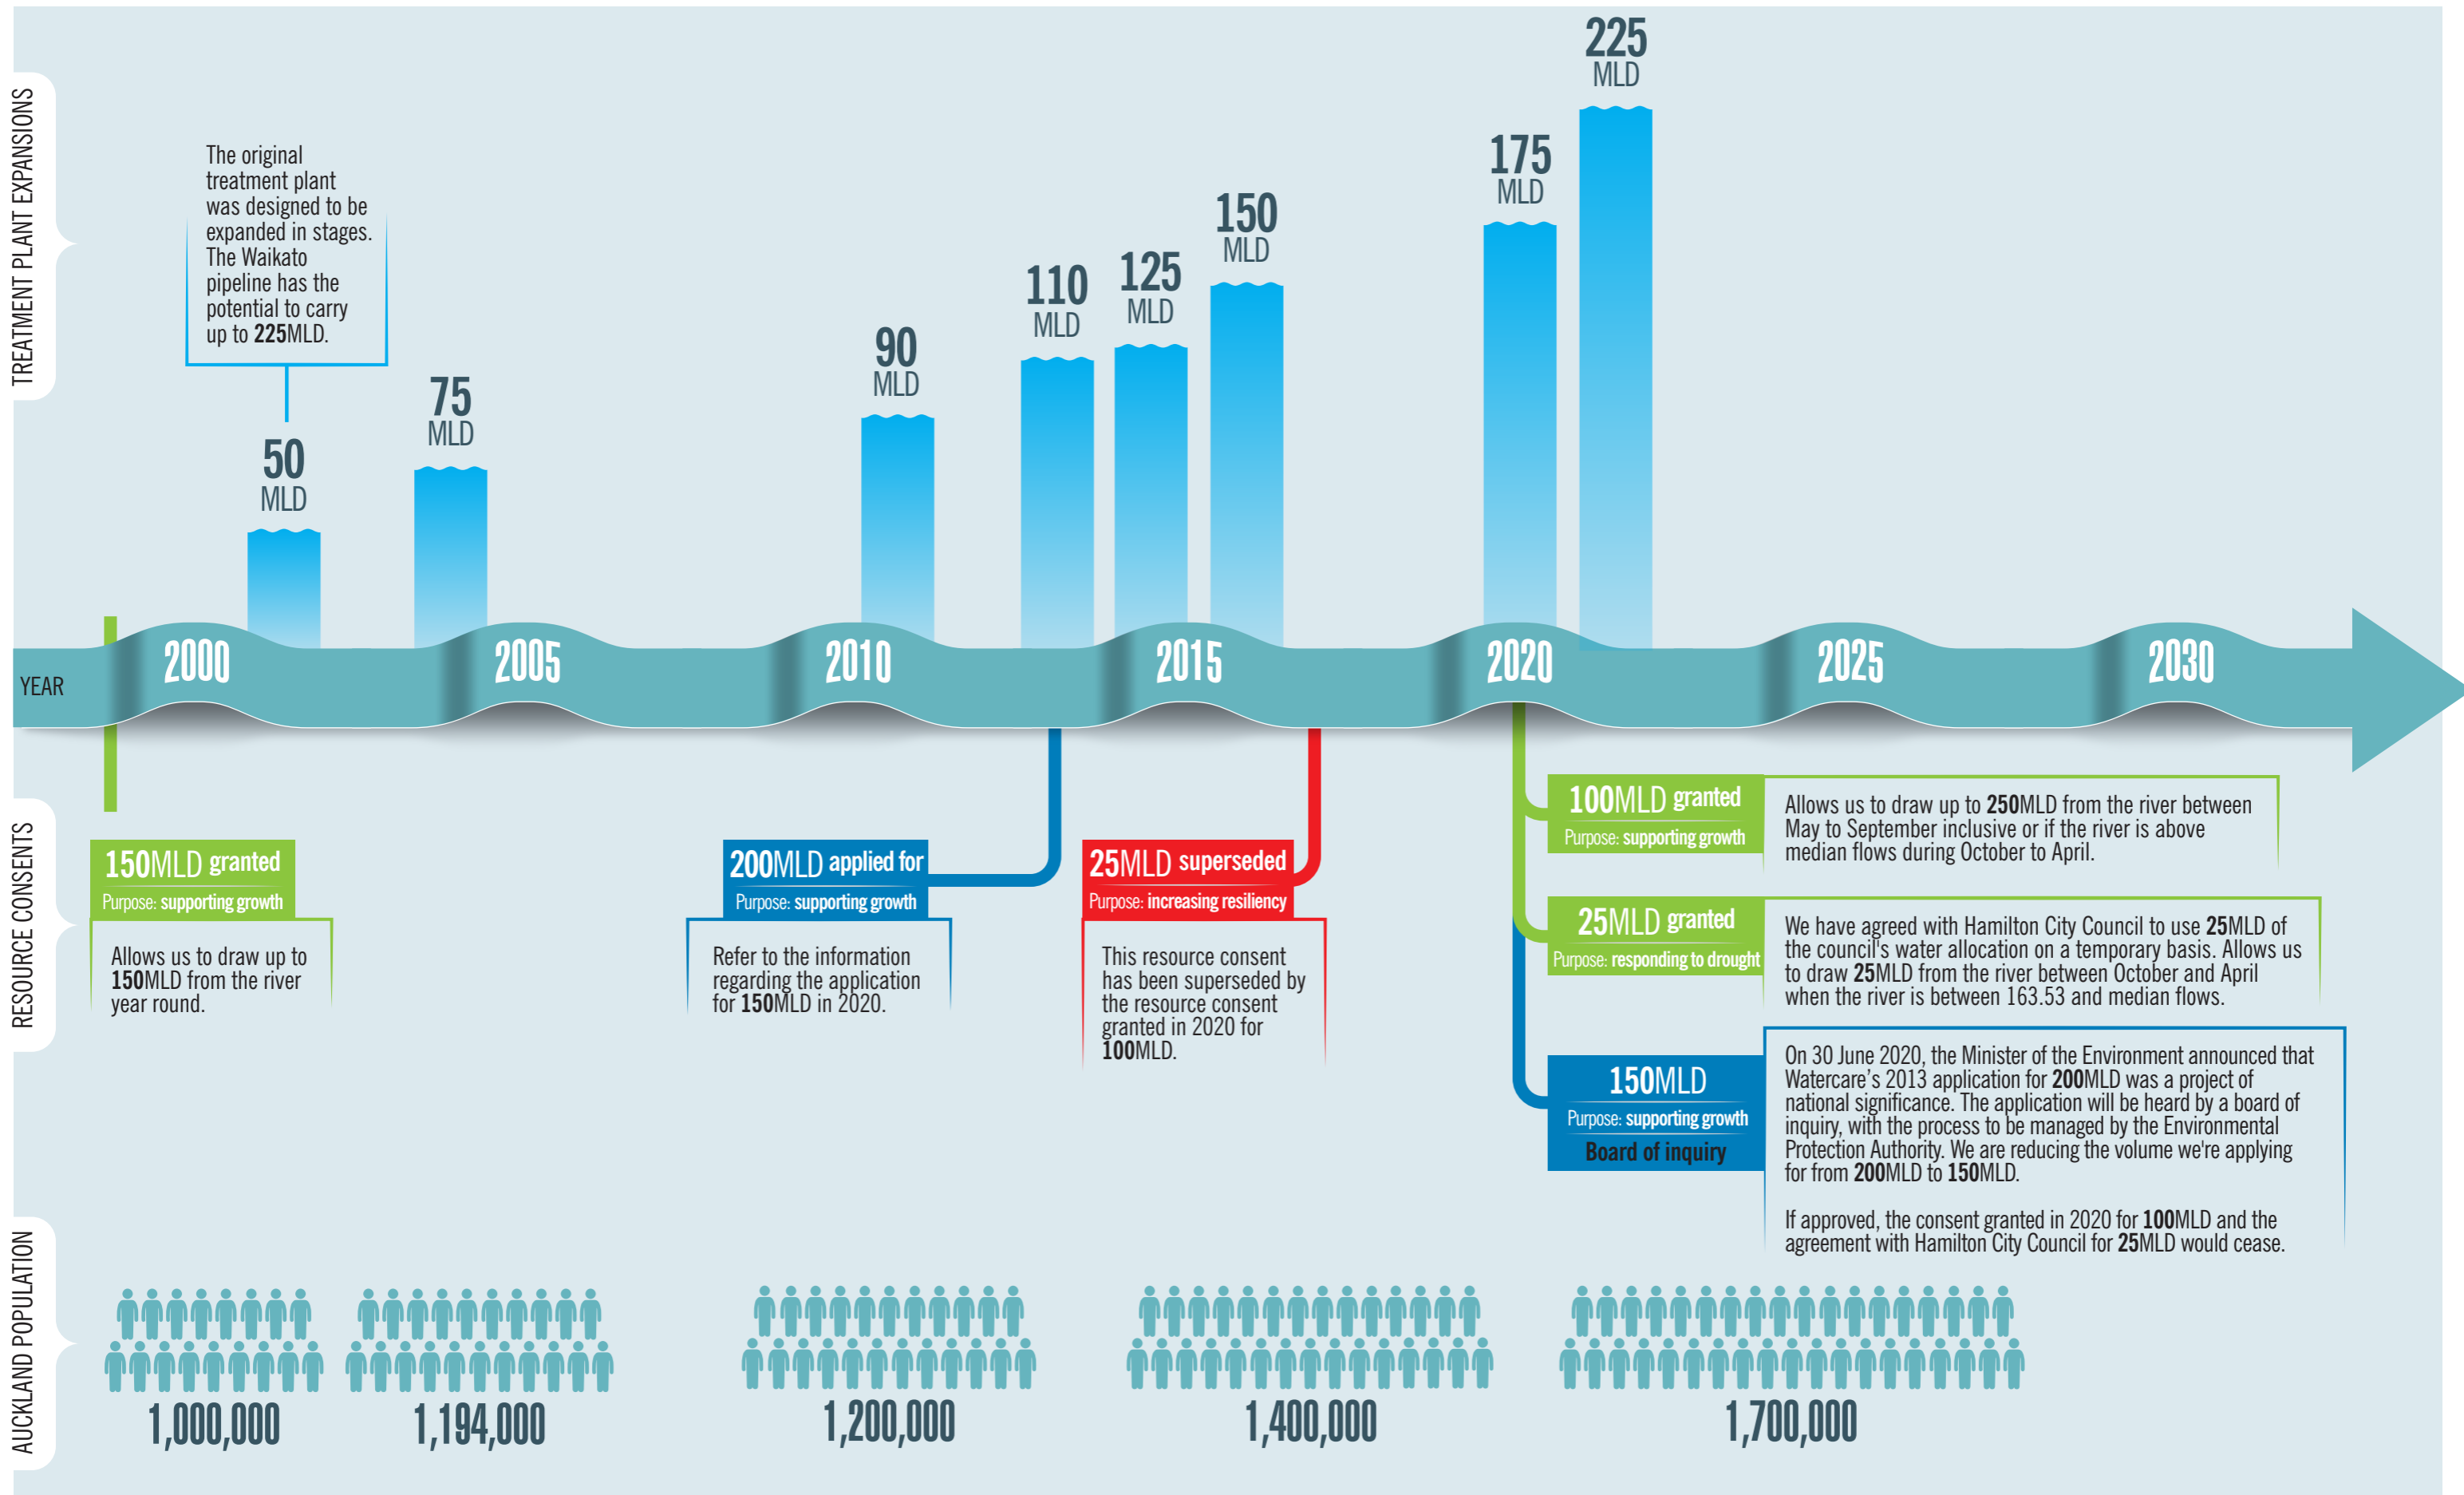

# Auckland's Waikato River water source

MLD = million litres a day

Updated November 2020.