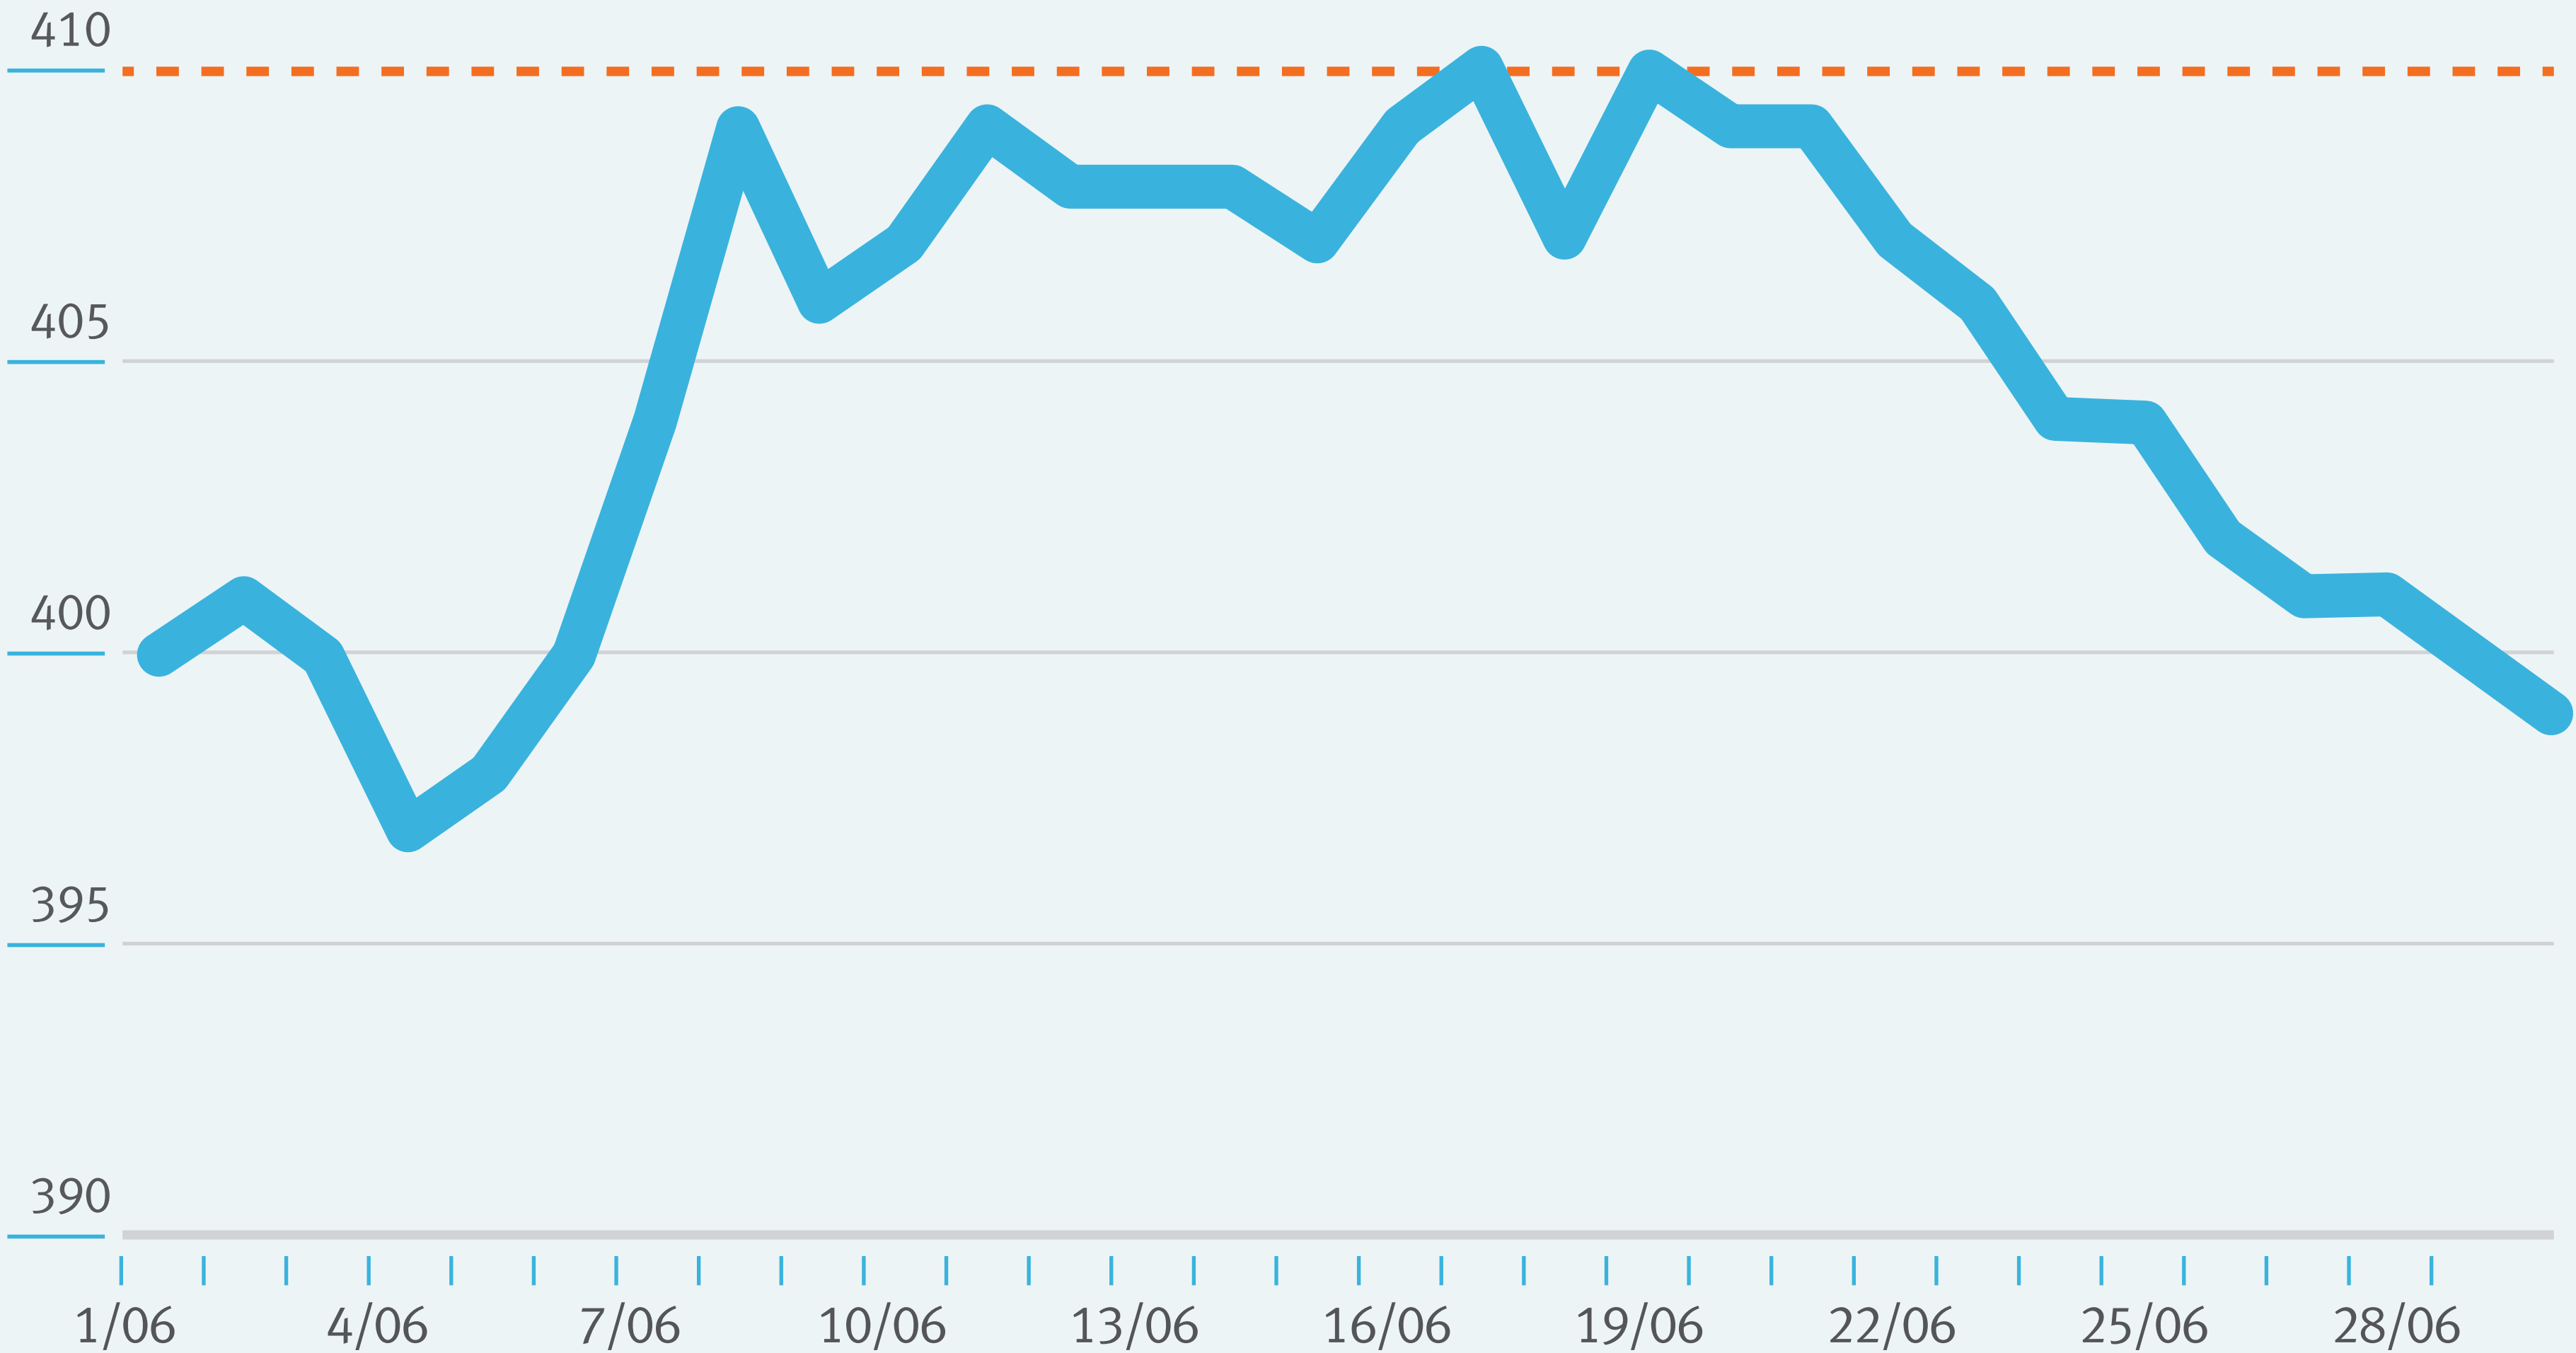

Auckland's water use in June

Millions of litres a day

Target (410MLD or less)